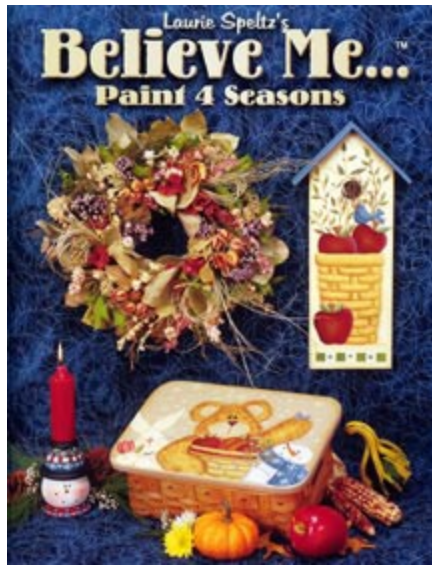

Cabin Crafters

www.cabincrafters.com

Believe Me...Paint 4 Seasons

By Laurie Speltz

Wicker baskets, fuzzy bears, bunnies, birdhouses, snowmen, and more make up the newest assortment designs by Laurie. Her popular style continues to put a smile on our faces and encourages painters of all skill levels to jump into the paint.