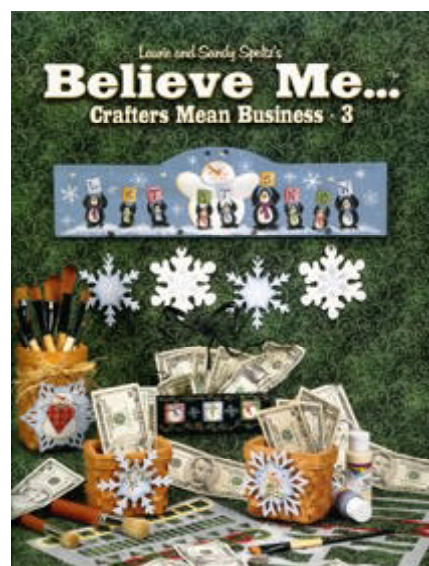

Cabin Crafters

www.cabincrafters.com

Believe Me... Crafters Mean Business 3

By Laurie Speltz

Book 3 in Laurie's series where she shares tips and hints on how to turn your crafts into dollars. New stencils are used to speed you along the road to profits. Loads of cute new projects.

64 Pages, 8 in full color

bkspeltz21

Regular Price: \$11.95

Your Price: \$9.56

**4" Snowflake
Coaster/Ornament**
ls21-01-100196
\$1.29

**Sm Alpine Snowflake
Ornament**
ls21-02-100228
\$1.49

**Wicker Pencil/Brush
Basket**
ls21-03-100209
\$2.29